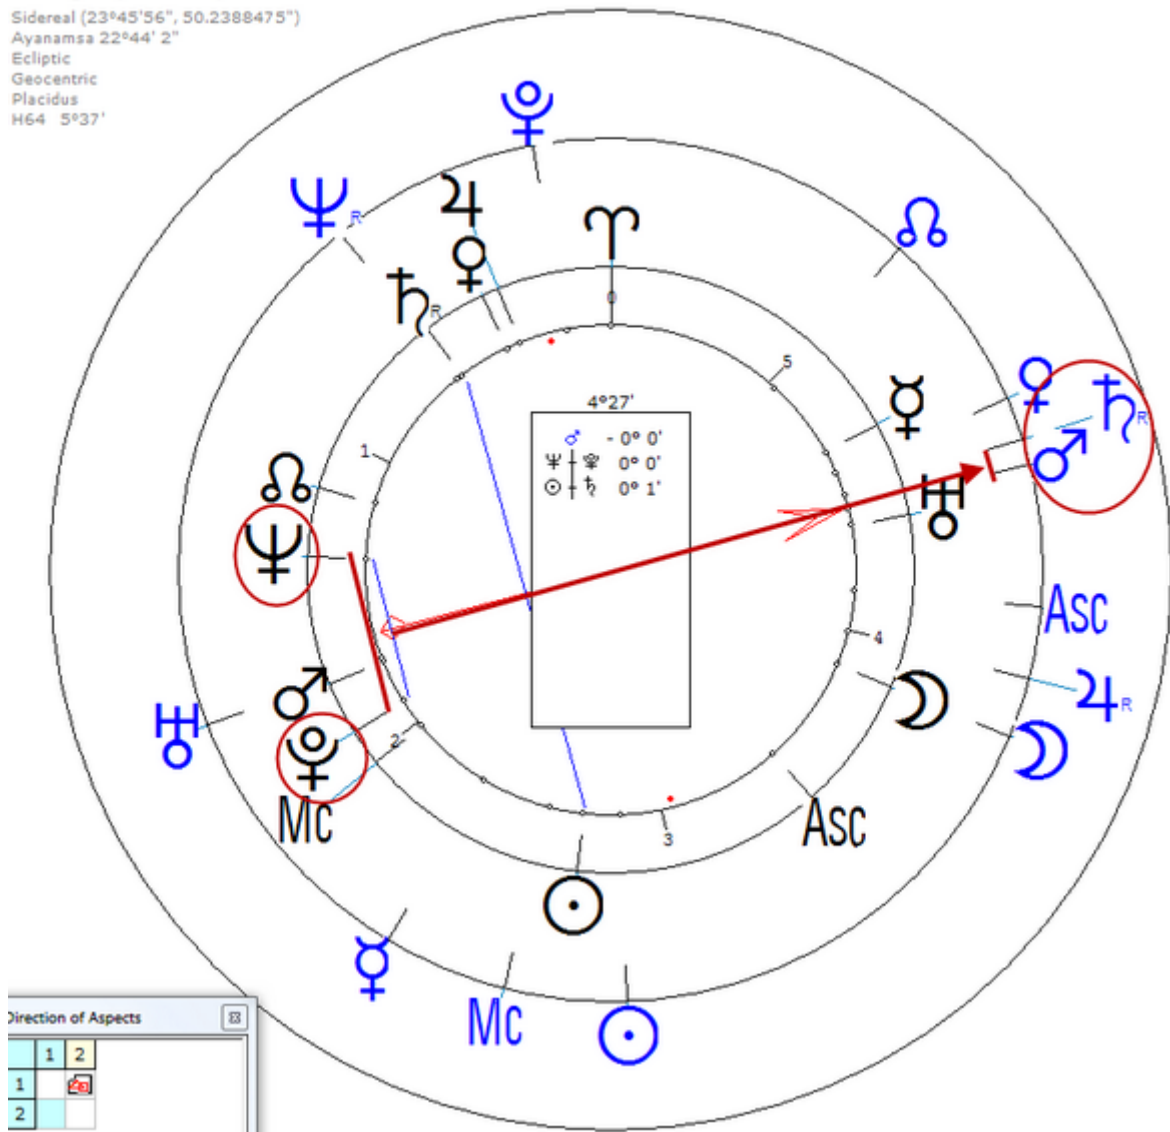

Monroe, Marilyn

1 June 1926 at 09:30 (= 09:30 AM)Los Angeles, California, 34n03, 118w15

American actress, model, and singer.

<https://www.astro.com/astro-databank/Monroe,_Marilyn>

Death, Mysterious 5 August 1962 (found dead of overdose, age 36)

Lunar Return (Harmonic 64)

Lunar $\text{♂}/\text{♃} = \text{♀}_n/\text{♀}_n$ (Murder)

Monroe, Marilyn

1 June 1926 Tue 9:30 (GMT-8) 34n03 118w15
Los Angeles, California, USA

Sidereal (23°45'56", 50.2388475")
Ayanamsa 22°44' 2"
Ecliptic
Geocentric
Placidus
H64 5°37'